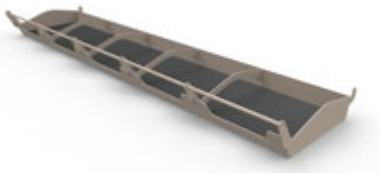

Browsing and Display Shelves

Divider Browsing Shelves 3"H with 5 compartments

Width	Depth	Parallel to Floor	Sloped
36"	6"	BESS-10-3606	BESS-12-3606
	8"	BESS-10-3608	BESS-12-3608
	10"	BESS-10-3610	BESS-12-3610
39"	6"	BESS-10-3906	BESS-12-3906
	8"	BESS-10-3908	BESS-12-3908
	10"	BESS-10-3910	BESS-12-3910