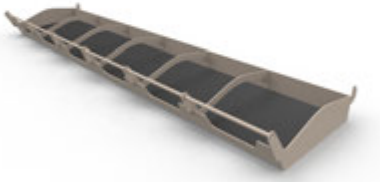

Divider Browsing Shelves 3"H with 6 compartments

Width	Depth	Parallel to Floor	Sloped
36"	6"	BESS-11-3606	BESS-13-3606
	8"	BESS-11-3608	BESS-13-3608
	10"	BESS-11-3610	BESS-13-3610
39"	6"	BESS-11-3906	BESS-13-3906
	8"	BESS-11-3908	BESS-13-3908
	10"	BESS-11-3910	BESS-13-3910

Classic Browsing Shelves 3"H with 5 compartments